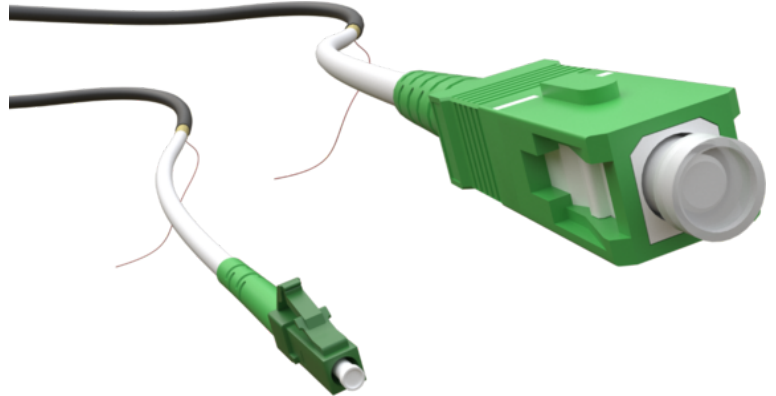

Dual jacket outdoor/indoor drop cables

DESCRIPTION

1F G657A2 pre-terminated dual jacket drop cables eliminating the need to splice fibres allows for time-saving installations. The cable has a black LSZH and UV-resistant outer jacket and a white LSZH CPR Cca-s1a d0 a1 approved inner jacket. When entering the premises from the outside, the outer jacket is removed and the inner flame retardant jacket is exposed for further indoor installation.